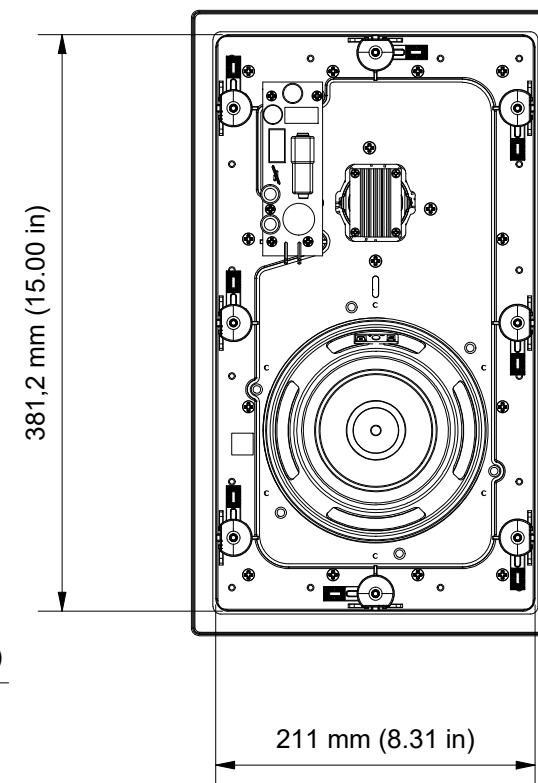

CUT-OUT DIMENSIONS

CEILING/WALL THICKNESS

FRONT

SIDE

BACK

GRILLE