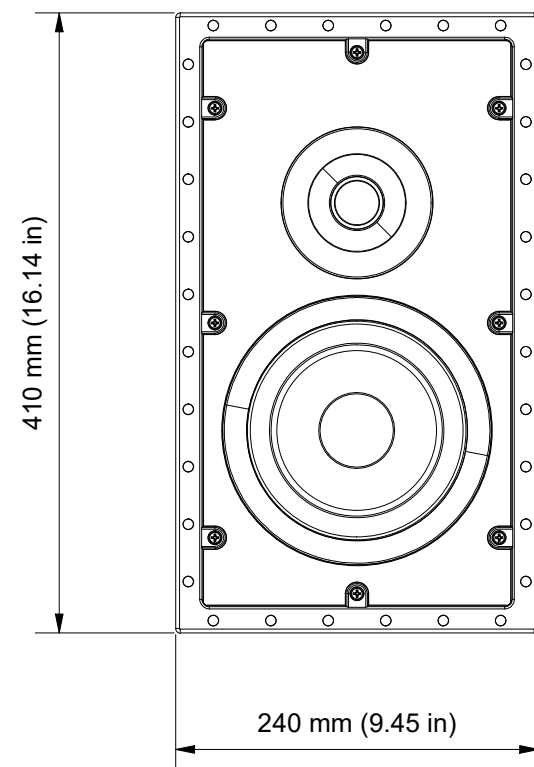

CUT-OUT DIMENSIONS

CEILING/WALL THICKNESS

FRONT

SIDE

BACK

GRILLE