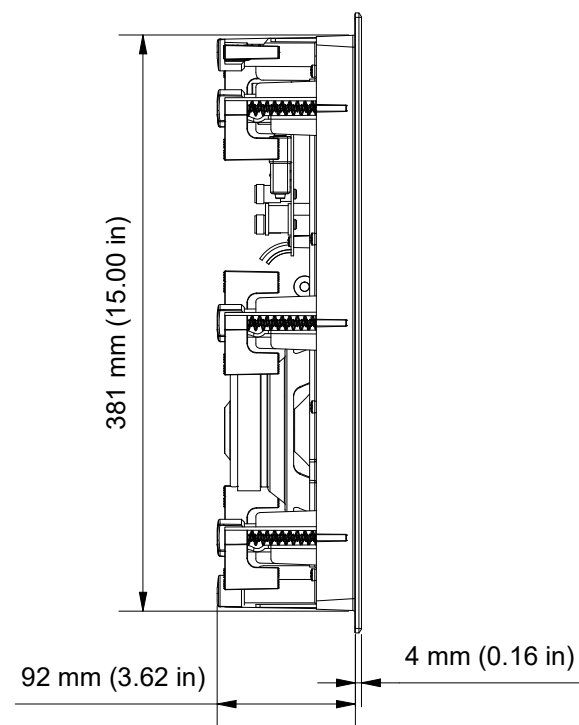

CUT-OUT DIMENSIONS

CEILING/WALL THICKNESS

FRONT

SIDE

BACK

GRILLE