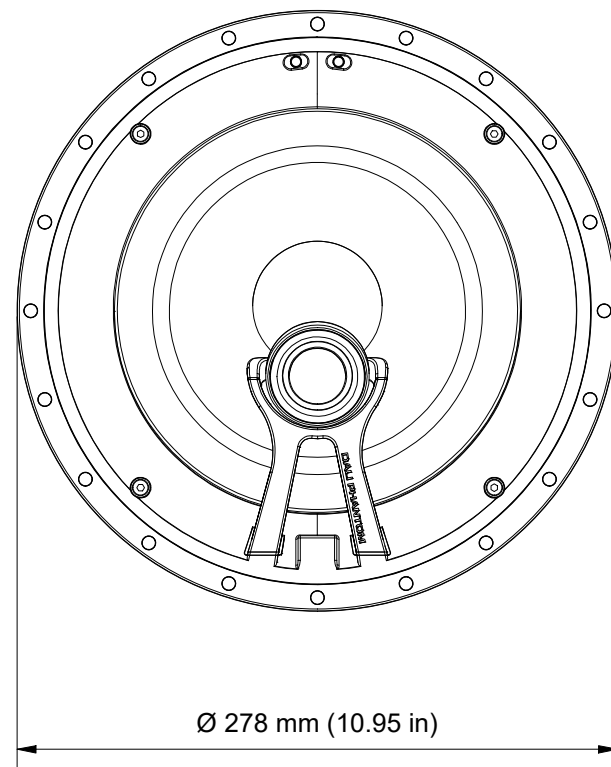

CUT-OUT DIMENSIONS

CEILING/WALL THICKNESS

FRONT

SIDE

BACK

GRILLE