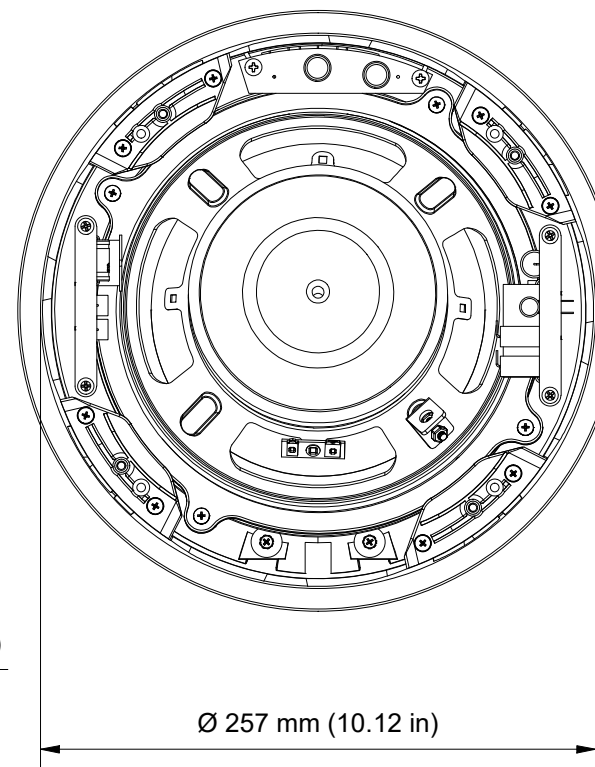

CUT-OUT DIMENSIONS

CEILING/WALL THICKNESS

FRONT

SIDE

BACK

GRILLE