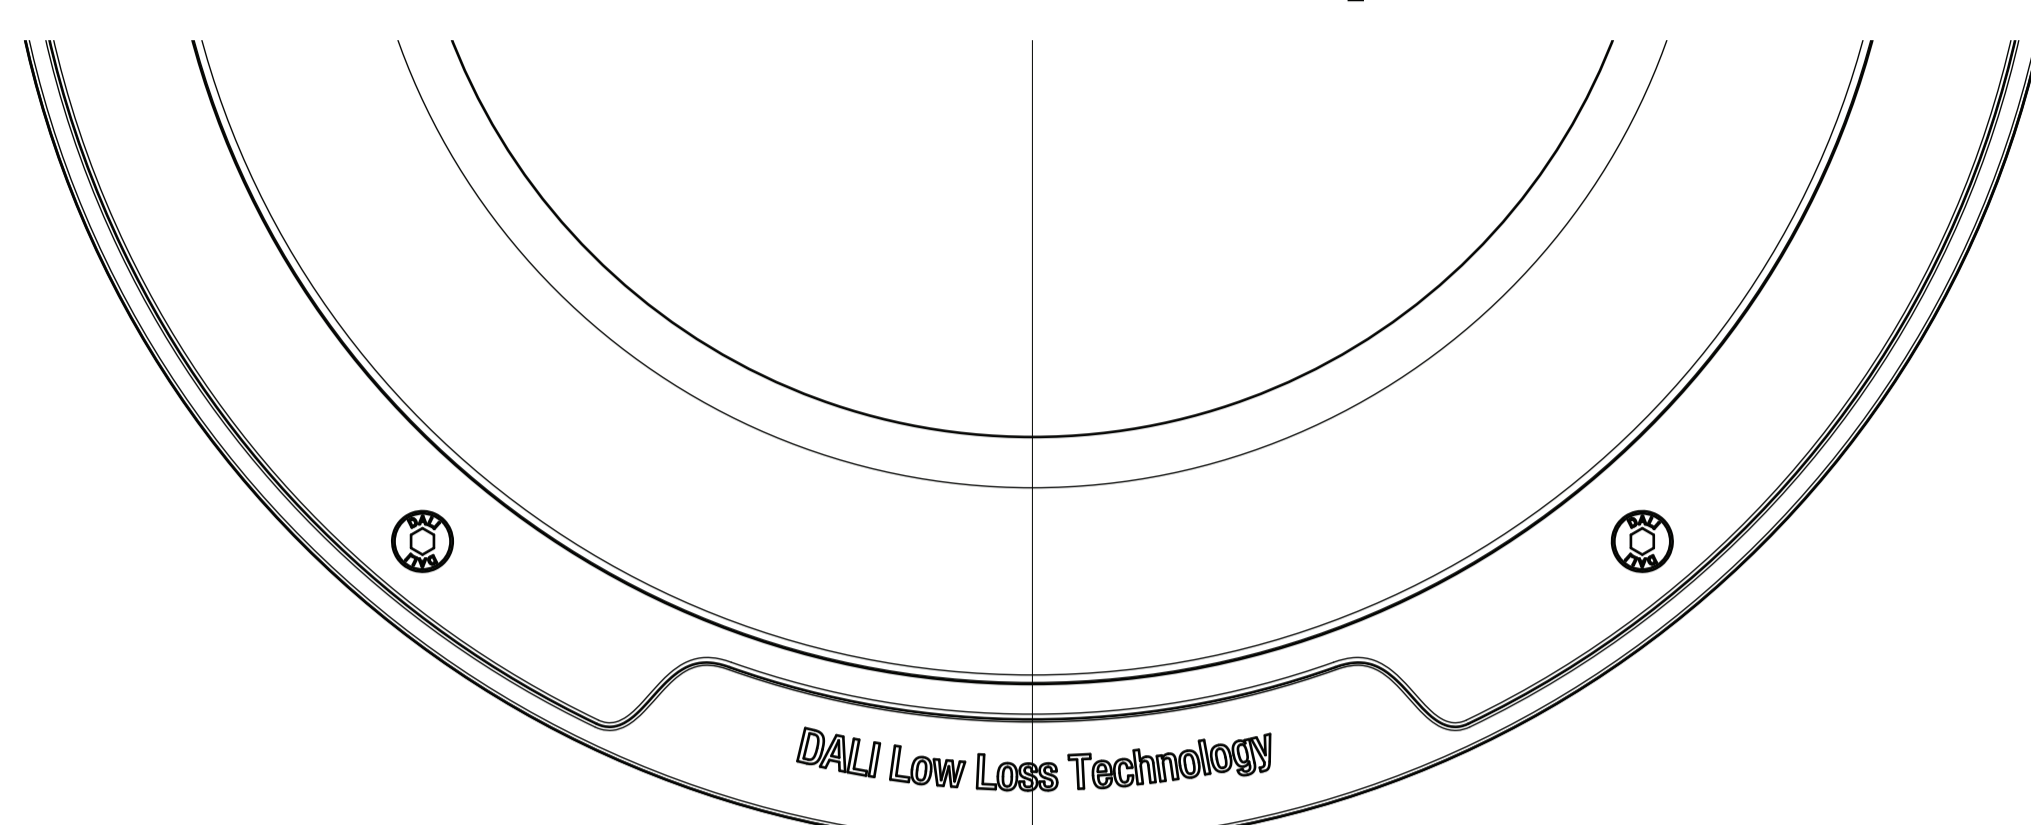

19.5 inches
49.5 cm

58.9 inches
149.5 cm

Centerline

PHANTOM S-280

Cut-Out Template

MAKE SURE THE TEMPLATE IS 100% HORIZONTAL BEFORE CUTTING

CUT-OUT HOLE SIZE:
19.5 x 58.9 inches / 49.5 x 149.5 cm

WARNING:
INSTALLATIONS MUST BE DONE BY TRAINED PROFESSIONALS.
READ INSTRUCTION MANUAL BEFORE INSTALLATION.

MOUNTING DEPTH:
4.1 inches / 10.5 cm

Centerline

IN ADMIRATION OF MUSIC