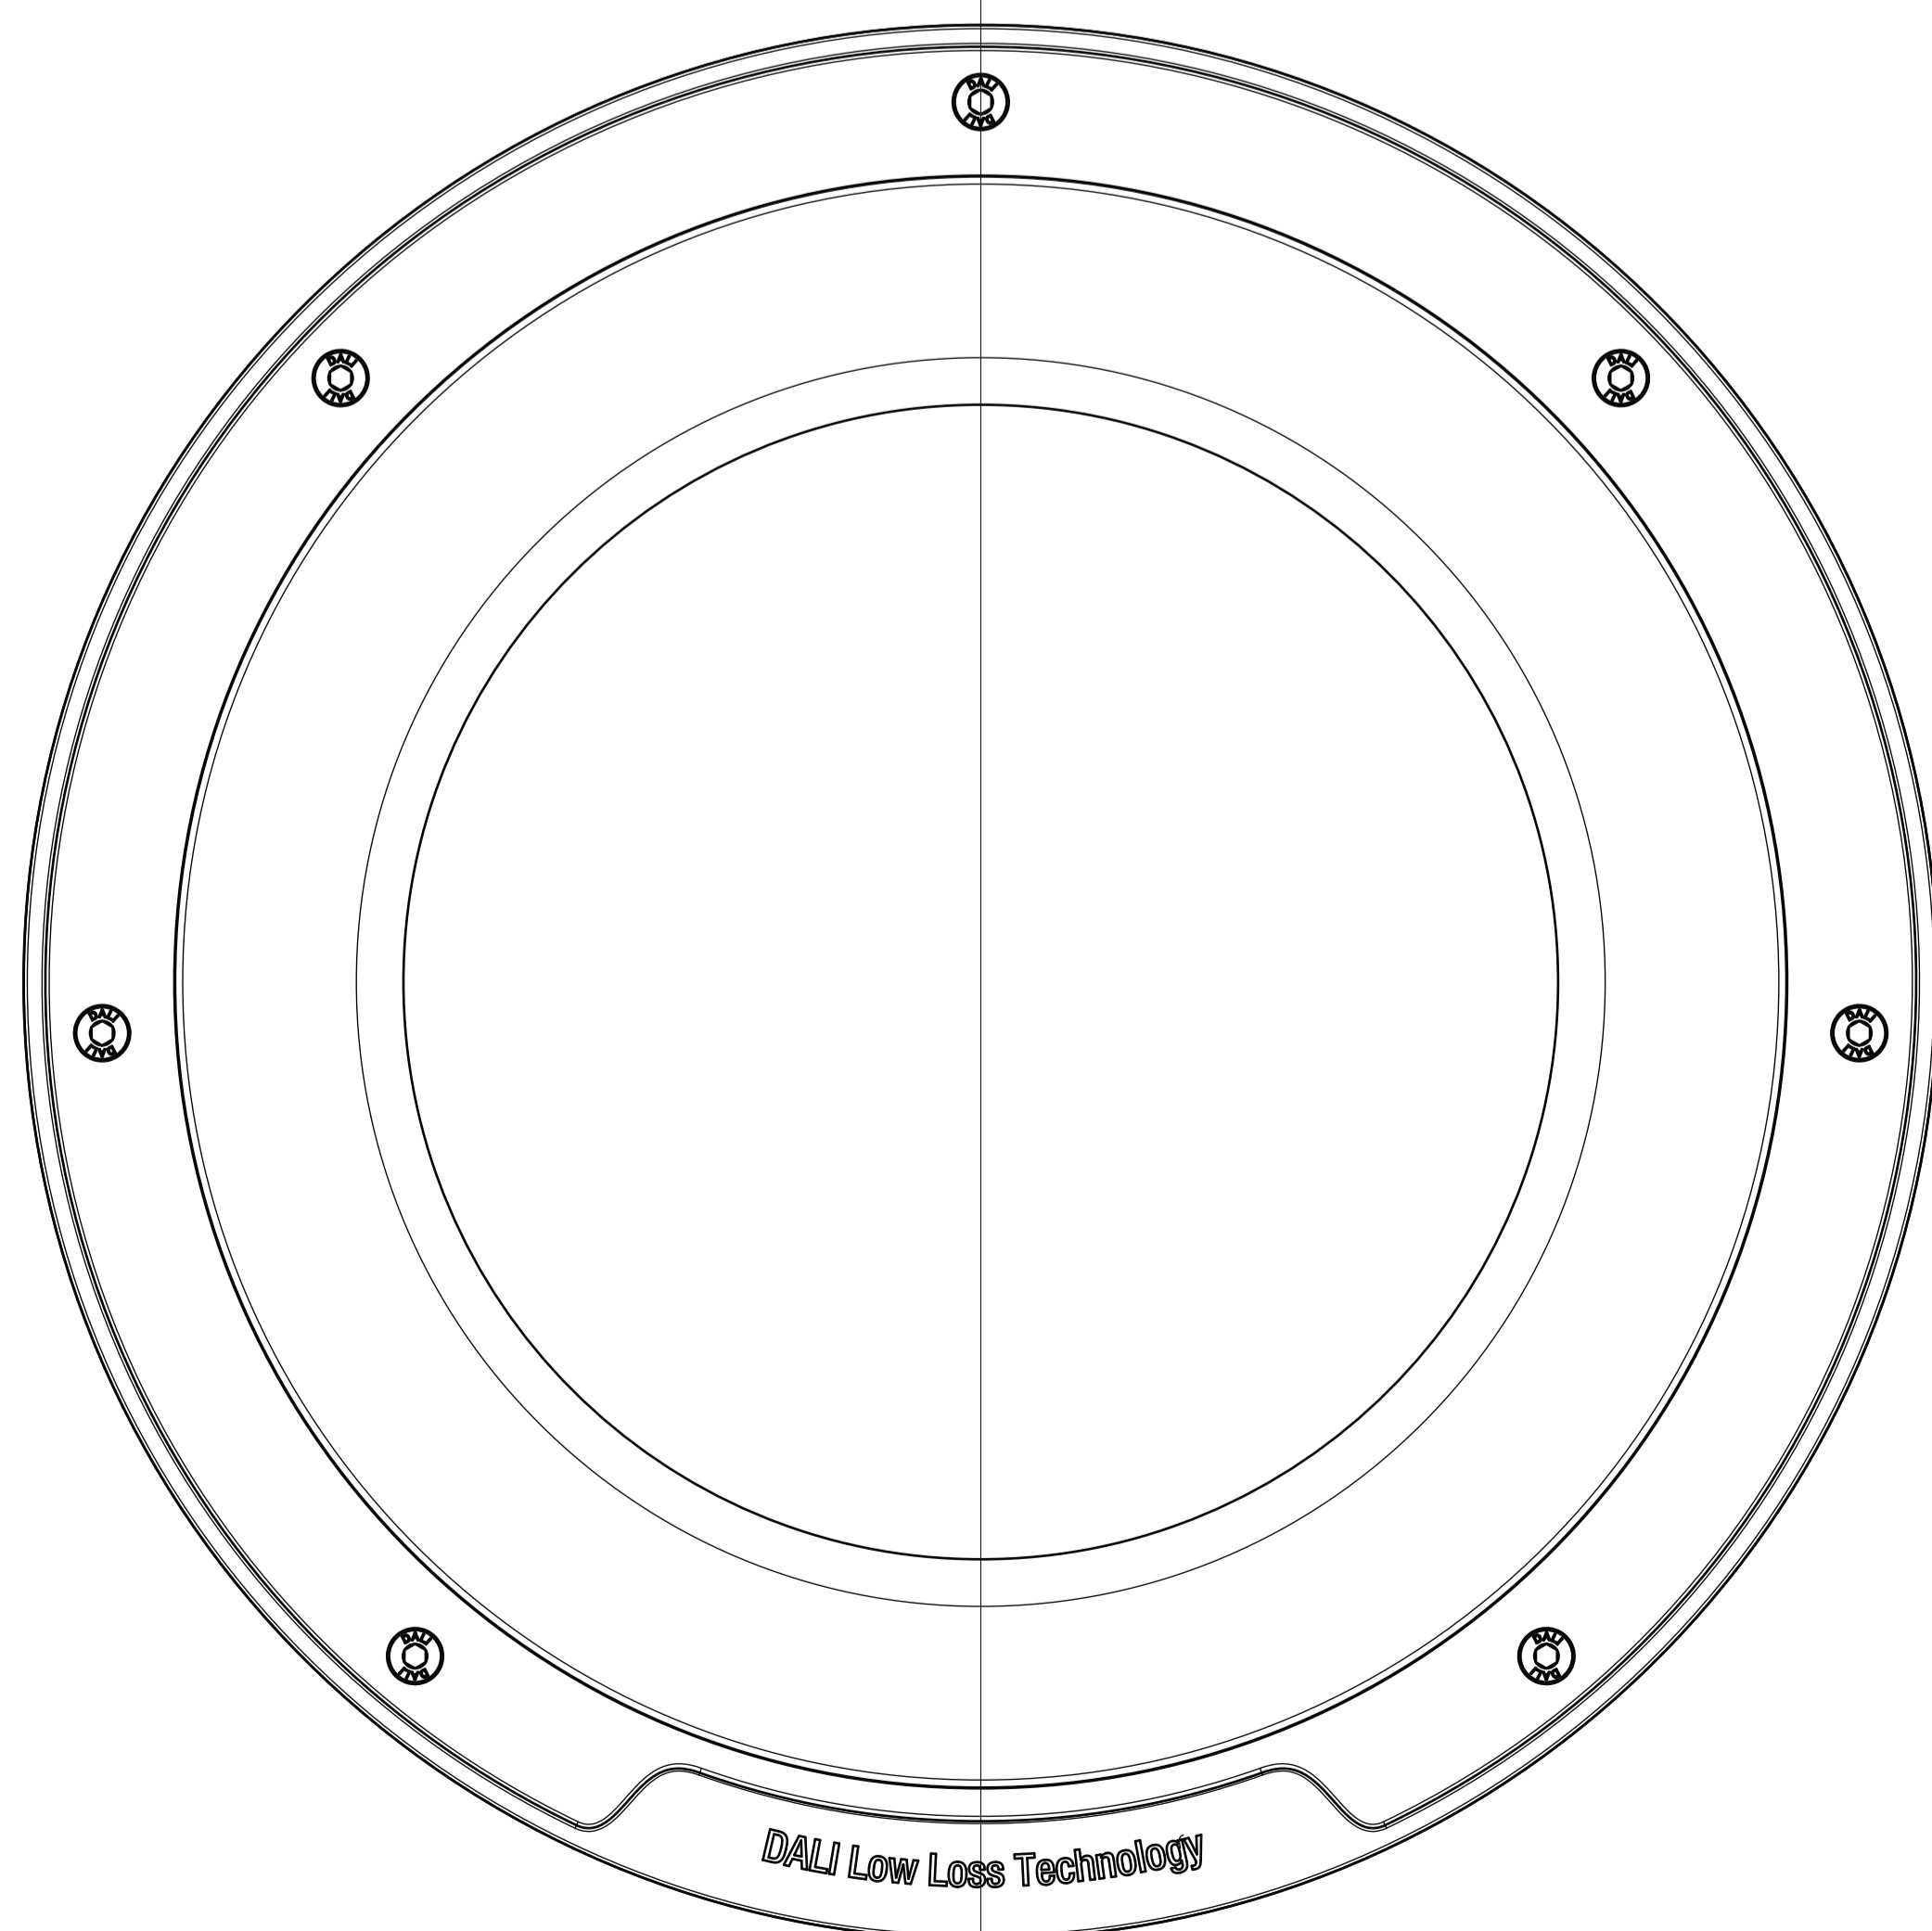

19.5 inches
49.5 cm

58.9 inches
149.5 cm

Centerline

PHANTOM S-280

Cut-Out Template

MAKE SURE THE TEMPLATE IS 100% HORIZONTAL BEFORE CUTTING

CUT-OUT HOLE SIZE:
19.5 x 58.9 inches / 49.5 x 149.5 cm

WARNING:
INSTALLATIONS MUST BE DONE BY TRAINED PROFESSIONALS.
READ INSTRUCTION MANUAL BEFORE INSTALLATION.

MOUNTING DEPTH:
4.1 inches / 10.5 cm

Centerline

IN ADMIRATION OF MUSIC