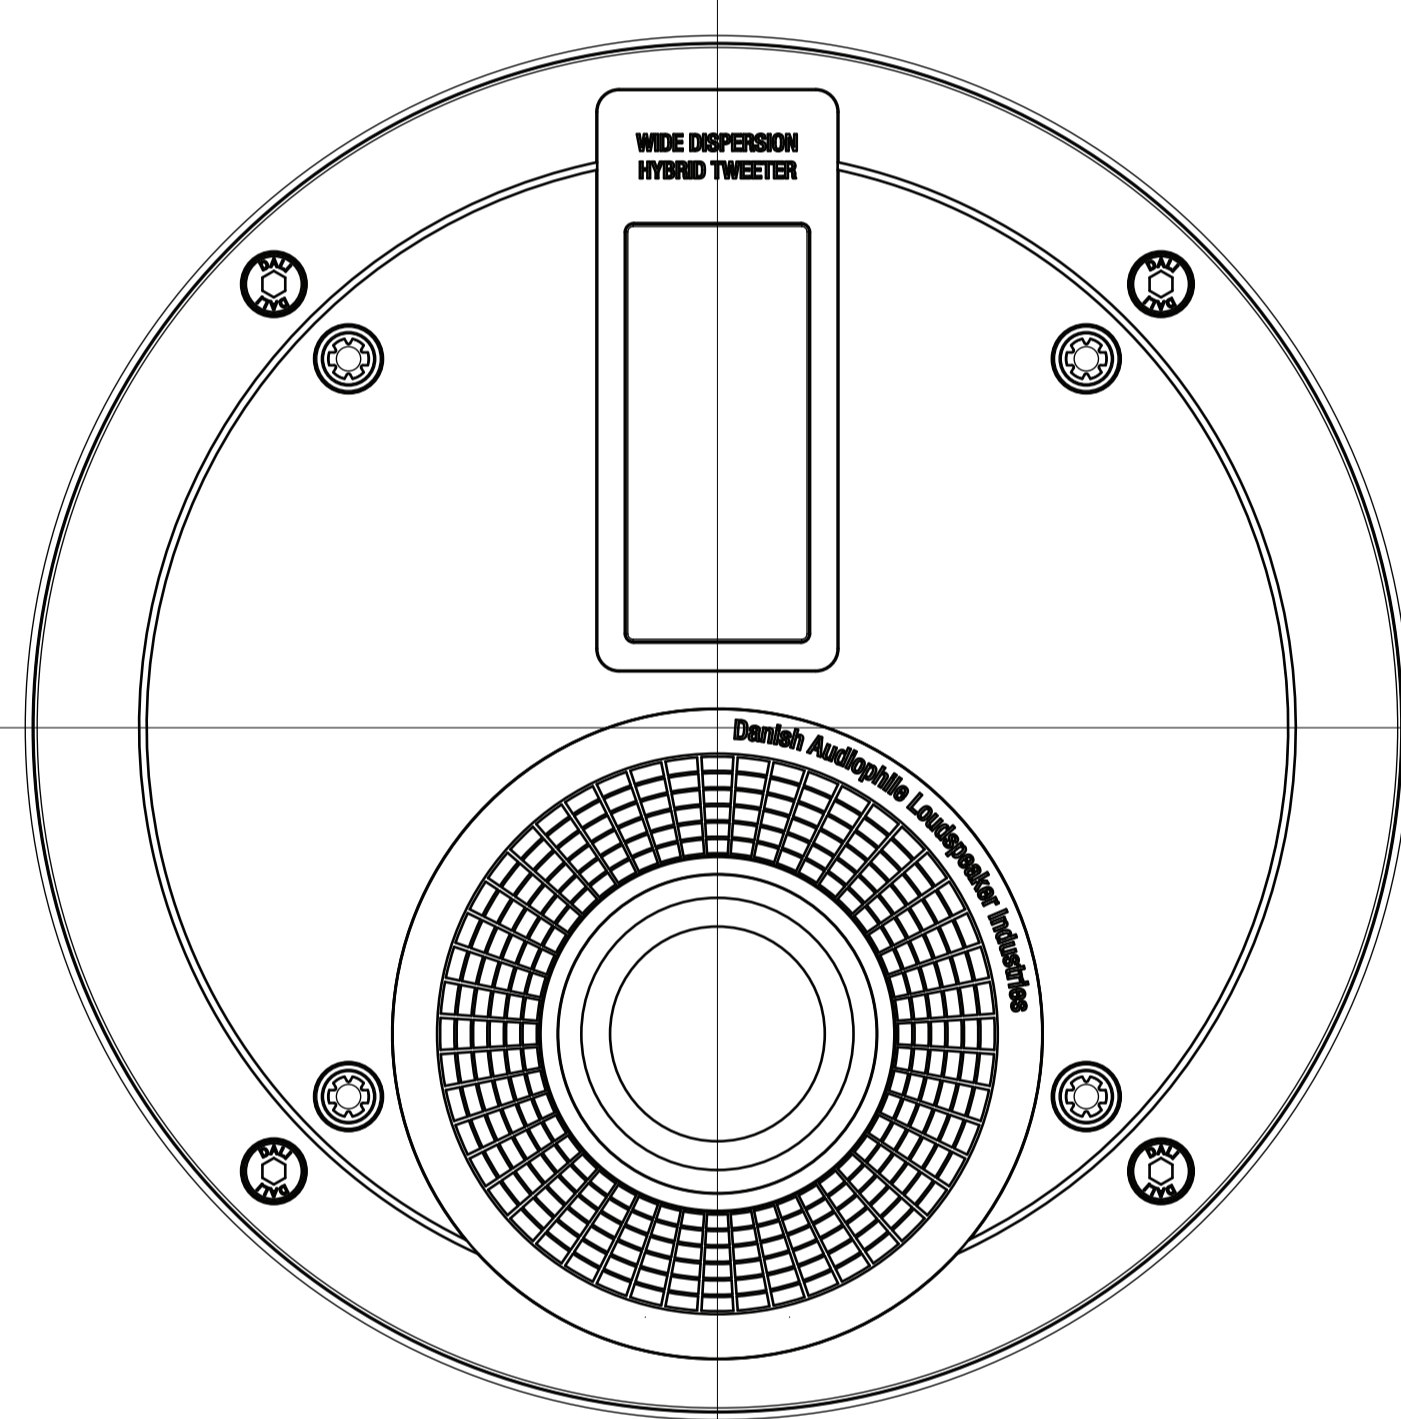

19.5 inches
49.5 cm

58.9 inches
149.5 cm

Centerline

PHANTOM S-280

Cut-Out Template

MAKE SURE THE TEMPLATE IS 100% HORIZONTAL BEFORE CUTTING

CUT-OUT HOLE SIZE:
19.5 x 58.9 inches / 49.5 x 149.5 cm

WARNING:
INSTALLATIONS MUST BE DONE BY TRAINED PROFESSIONALS.
READ INSTRUCTION MANUAL BEFORE INSTALLATION.

MOUNTING DEPTH:
4.1 inches / 10.5 cm

Centerline

IN ADMIRATION OF MUSIC