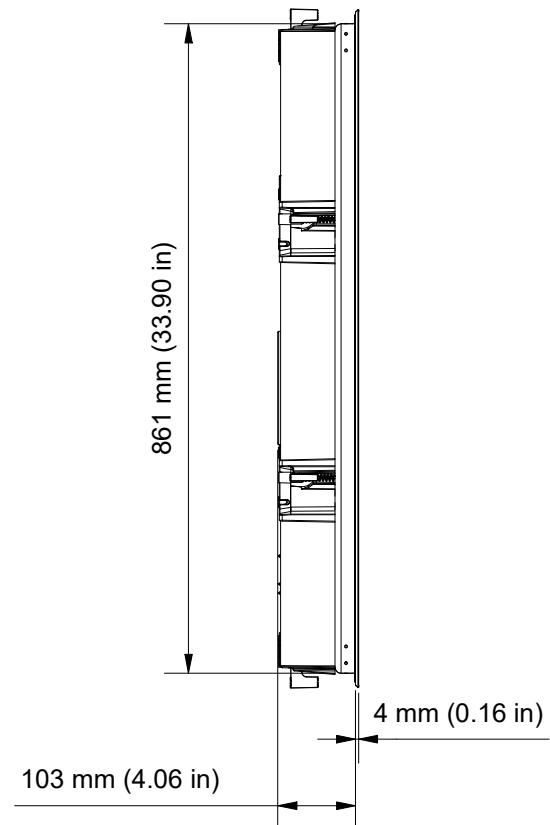

CUT-OUT DIMENSIONS

CEILING/WALL THICKNESS

FRONT

SIDE

BACK

GRILLE