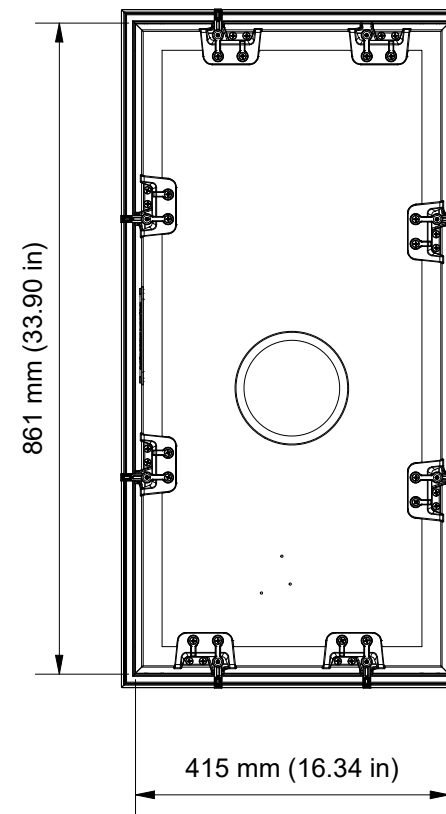

CUT-OUT DIMENSIONS

CEILING/WALL THICKNESS

FRONT

SIDE

BACK

GRILLE