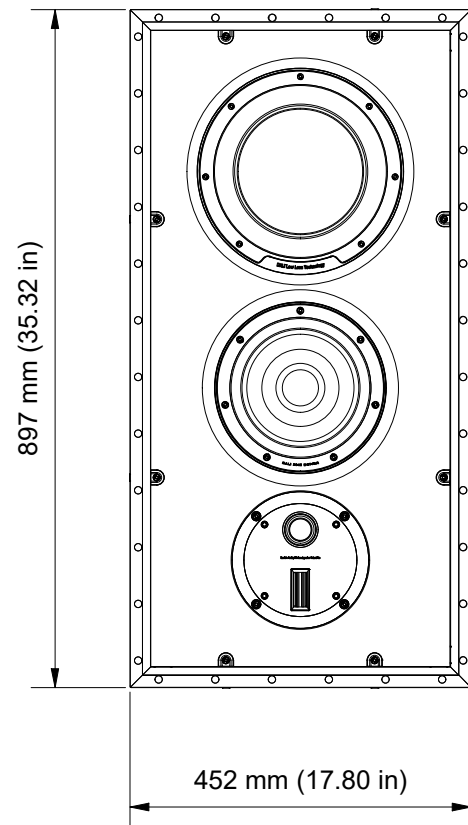

CUT-OUT DIMENSIONS

CEILING/WALL THICKNESS

FRONT

SIDE

BACK

GRILLE